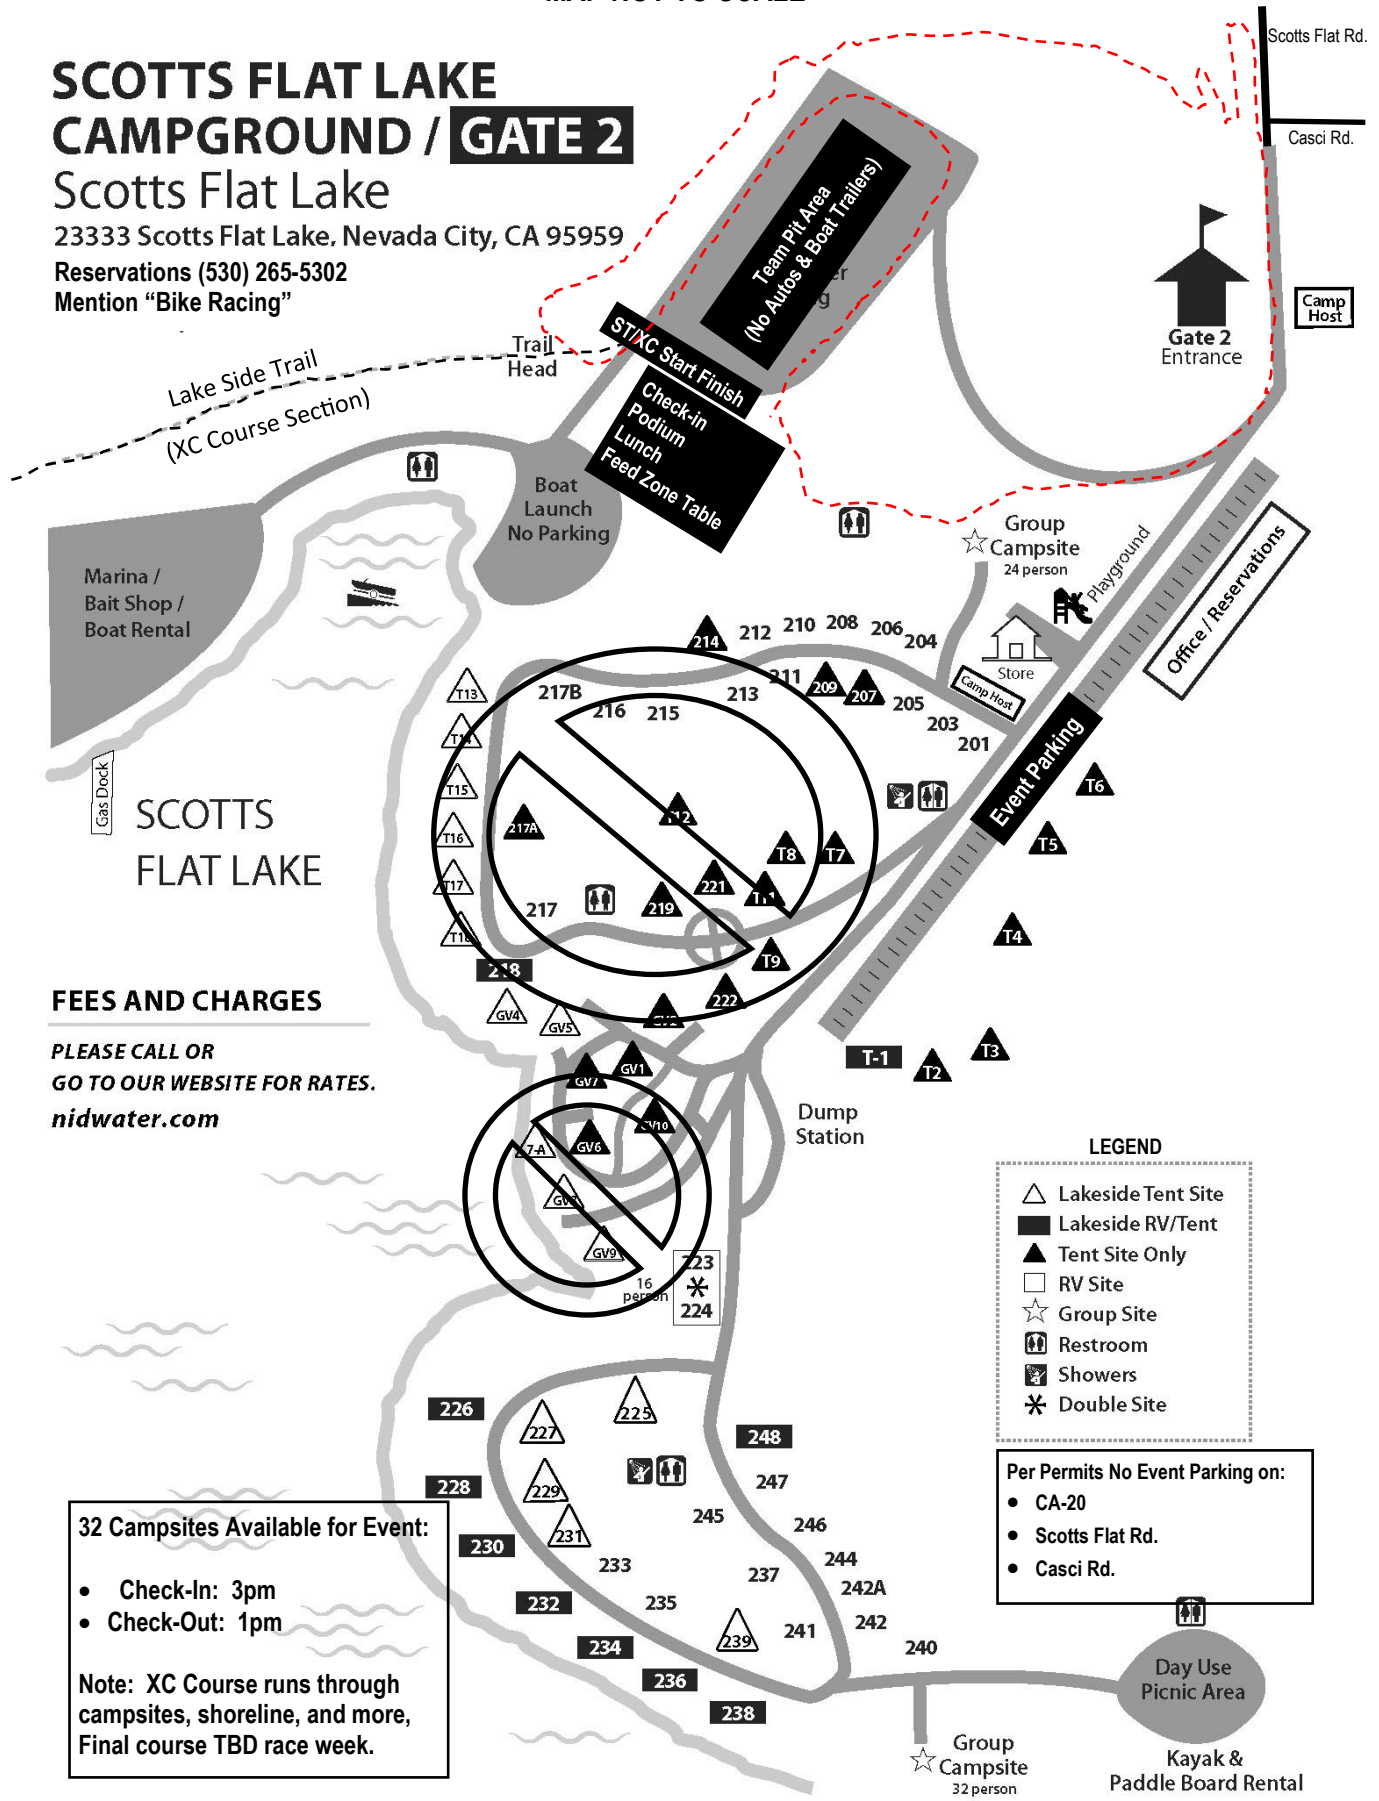

MAP NOT TO SCALE

SCOTTS FLAT LAKE CAMPGROUND / GATE 2

Scotts Flat Lake

23333 Scotts Flat Lake, Nevada City, CA 95959

Reservations (530) 265-5302

Mention "Bike Racing"

FEES AND CHARGES

PLEASE CALL OR GO TO OUR WEBSITE FOR RATES. nidwater.com

LEGEND

- △ Lakeside Tent Site
- Lakeside RV/Tent
- ▲ Tent Site Only
- RV Site
- ☆ Group Site
- ♿ Restroom
- 🚿 Showers
- ✳ Double Site

Per Permits No Event Parking on:

- CA-20
- Scotts Flat Rd.
- Casci Rd.

32 Campsites Available for Event:

- Check-In: 3pm
- Check-Out: 1pm

Note: XC Course runs through campsites, shoreline, and more, Final course TBD race week.